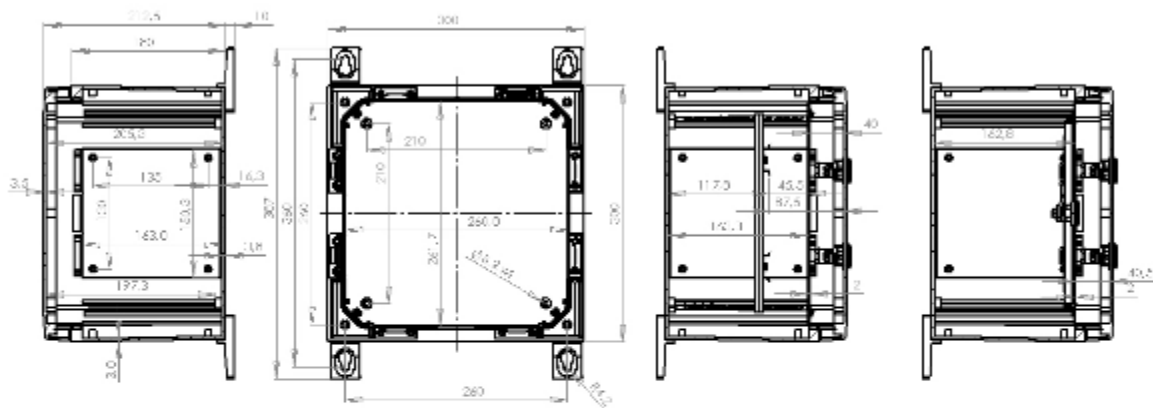

# ARCA 303021

**FIBOX**  
Enclosing innovations

Sample image

**Order symbol:** ARCA 303021

**Product nbr:** 8120005

**Description:** Cabinet. PC

**Remarks:** Grey cover. 2-point locking.

**EAN:** 6418074079169

**EI. number:**

- Finland:
- Denmark:
- Sweden: 2506465

**Including:** Cabinet base. door with PUR gasket. mounting plate. screws for mounting plate. 3mm double bit lock(s) with key. Door guide included.

ARCA EC 015

ARCA EC 015

Dimensions:	Height	Width	Depth
mm:	300	300	210
inch:	11.81	11.81	8.58

#### Accessories:

MPX ARCA 3030	Mounting plate (250x250 mm) (250 x 250 x 5)
MPMP ARCA 3030	Mounting plate multiperforated (250x250x2 mm - ø3.6 mm) (250 x 250 x 2)
MPS ARCA 3030	Mounting plate (250x250x2 mm) (250 x 250 x 2)
IDS ARCA 3030	Inner door set (280 x 280 x 30)
MPP ARCA 3030	Mounting plate perforated (250x250x2 mm - 26x11 mm) (250 x 250 x 2)
DRS ARCA 303021	DIN rail frame set (285 x 285 x35)